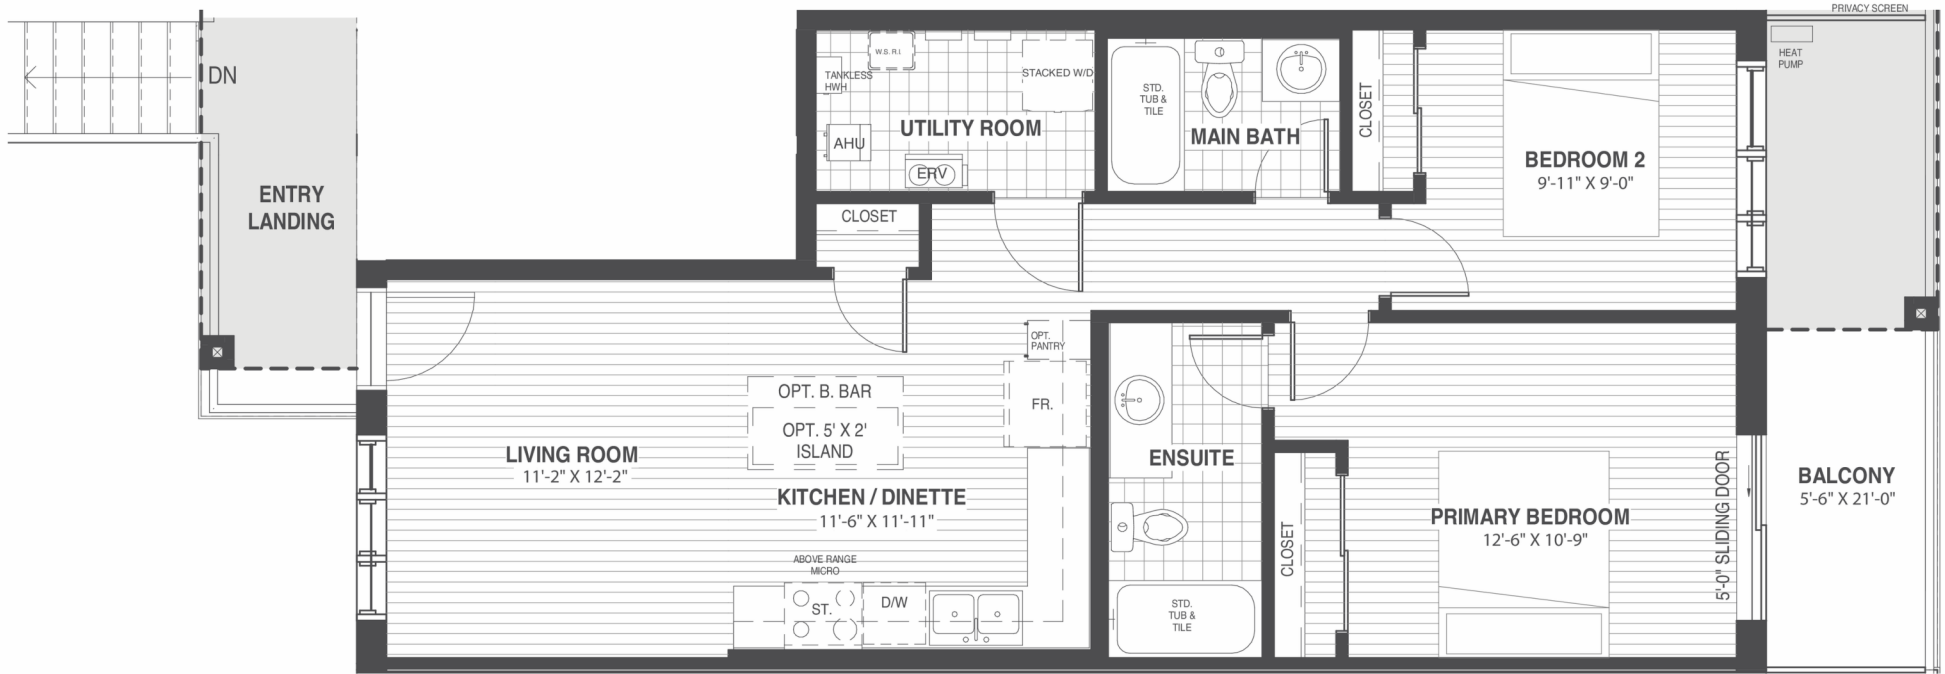

STRASBURG B

EDGEWOOD
Urban Towns

950^{SQ.FT.}
Includes 115 sq.ft.
Exclusive use patio

HURONCREEK.COM

STRASBURG B

GROUND FLOOR LEVEL
INTERIOR UNIT

950SQ.FT.

Includes 115 sq.ft.

Exclusive use patio.

Orientation of home may be reversed and purchaser agrees to accept the same. Steps and porches may vary at any exterior entrances due to grading variance. Actual usable floor space may vary from the stated floor area. All renderings are artists conception. Dimensions, specifications and architectural detailing are subject to minor modifications. Final location of sump pump is based on site conditions. Roofline and adjoining model types may vary due to siting. E & O.E. August, 2024