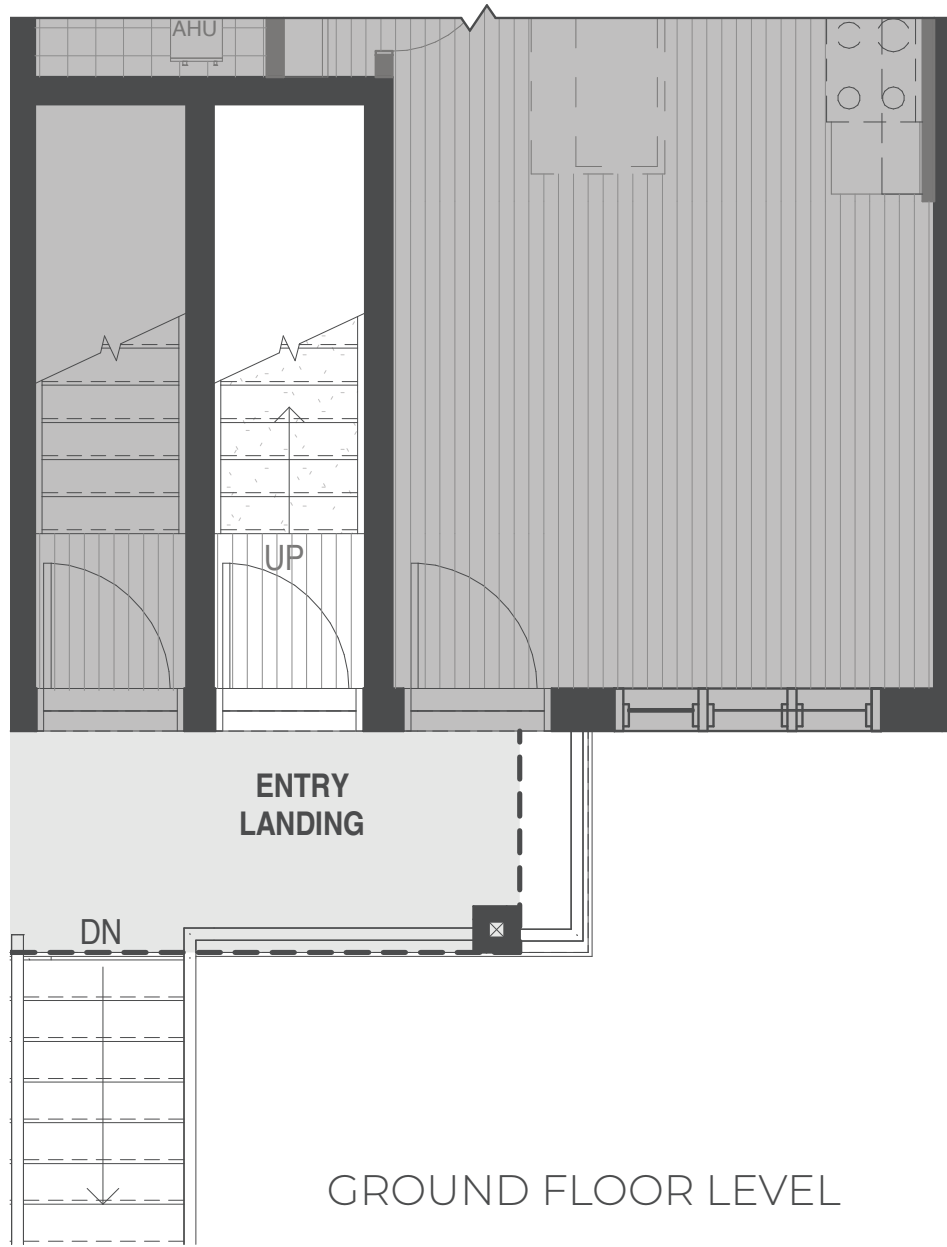

MILLWOOD

EDGEWOOD

Urban Towns

1311^{SQ.FT.}

Includes 121 sq.ft.
Exclusive use of balcony

HURONCREEK.COM

MILLWOOD

UPPER INTERIOR UNIT

1311 SQ.FT.

Includes 121 sq.ft.

Exclusive use of balcony.

Orientation of home may be reversed and purchaser agrees to accept the same. Steps and porches may vary at any exterior entrances due to grading variance. Actual usable floor space may vary from the stated floor area. All renderings are artists conception. Dimensions, specifications and architectural detailing are subject to minor modifications. Final location of sump pump is based on site conditions. Roofline and adjoining model types may vary due to siting. E.& O.E. August, 2024