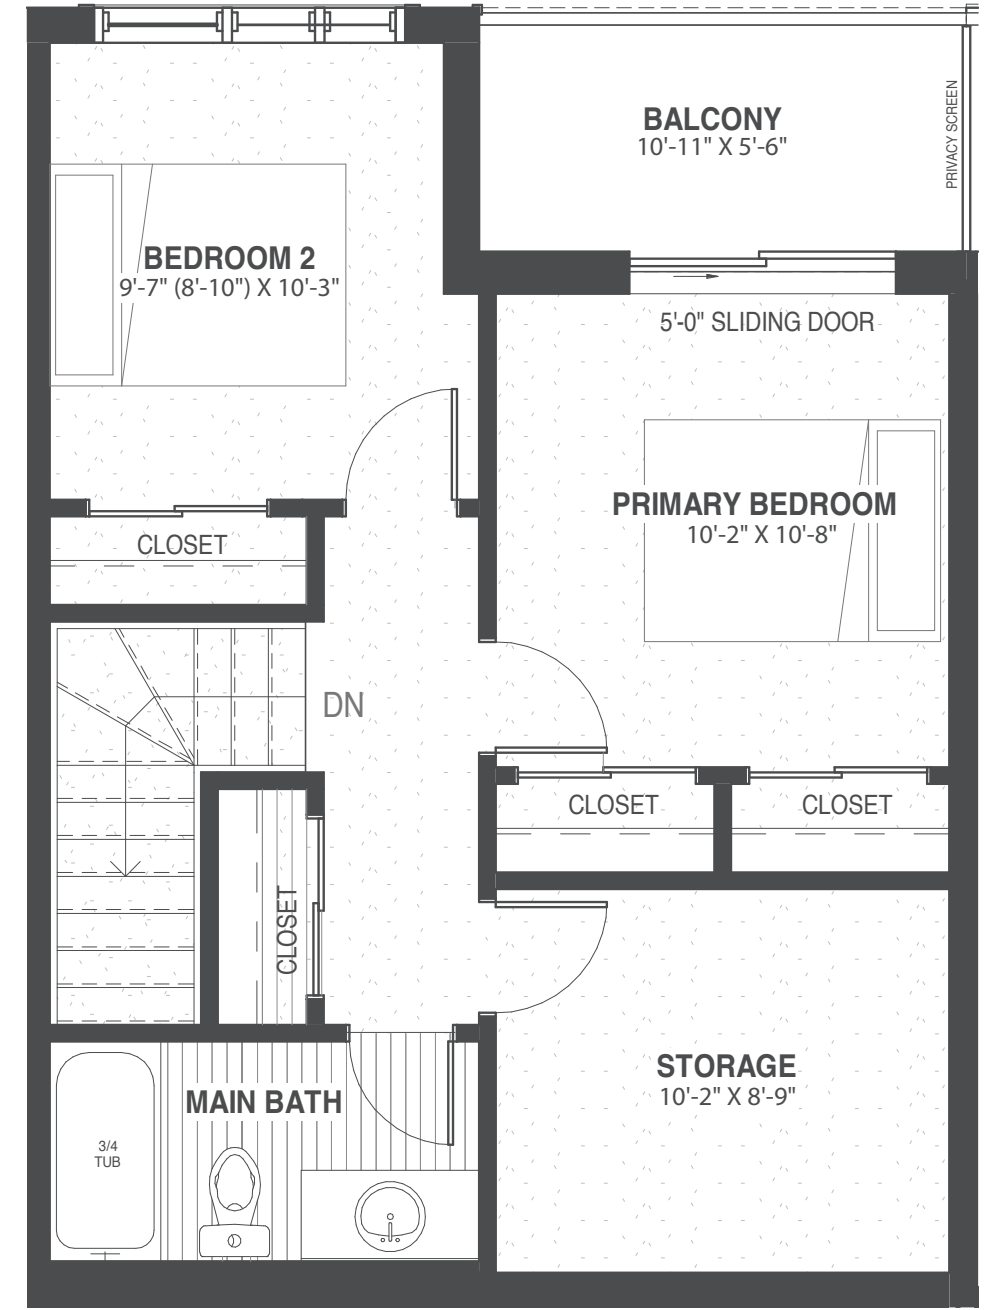

MILLWOOD

EDGEWOOD

Urban Towns

1311^{SQ.FT.}

Includes 121 sq.ft.
Exclusive use of balcony

HURONCREEK.COM

MILLWOOD

UPPER INTERIOR UNIT

1311 SQ.FT.

Includes 121 sq.ft.

Exclusive use of balcony.

Orientation of home may be reversed and purchaser agrees to accept the same. Steps and porches may vary at any exterior entrances due to grading variance. Actual usable floor space may vary from the stated floor area. All renderings are artists conception. Dimensions, specifications and architectural detailing are subject to minor modifications. Final location of sump pump is based on site conditions. Roofline and adjoining model types may vary due to siting. E.& O.E. August, 2024