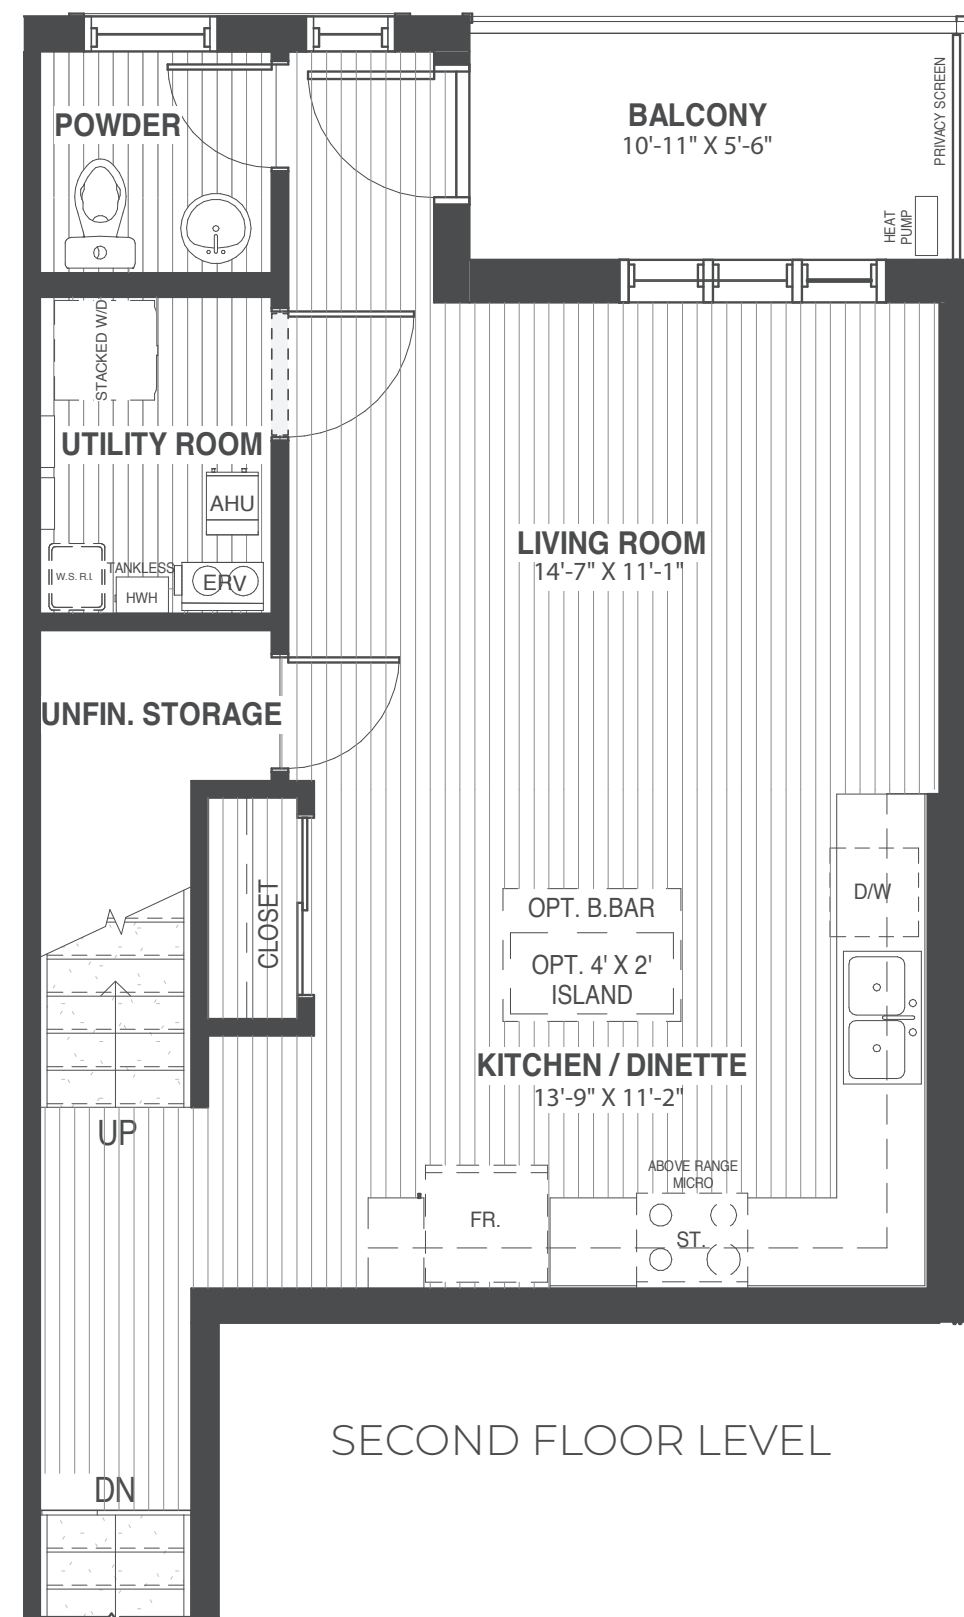

MILLWOOD

EDGEWOOD

Urban Towns

1311^{SQ.FT.}

Includes 121 sq.ft.
Exclusive use of balcony

HURONCREEK.COM

MILLWOOD

UPPER INTERIOR UNIT

1311 SQ.FT.

Includes 121 sq.ft.

Exclusive use of balcony.

Orientation of home may be reversed and purchaser agrees to accept the same. Steps and porches may vary at any exterior entrances due to grading variance. Actual usable floor space may vary from the stated floor area. All renderings are artists conception. Dimensions, specifications and architectural detailing are subject to minor modifications. Final location of sump pump is based on site conditions. Roofline and adjoining model types may vary due to siting. E.& O.E. August, 2024