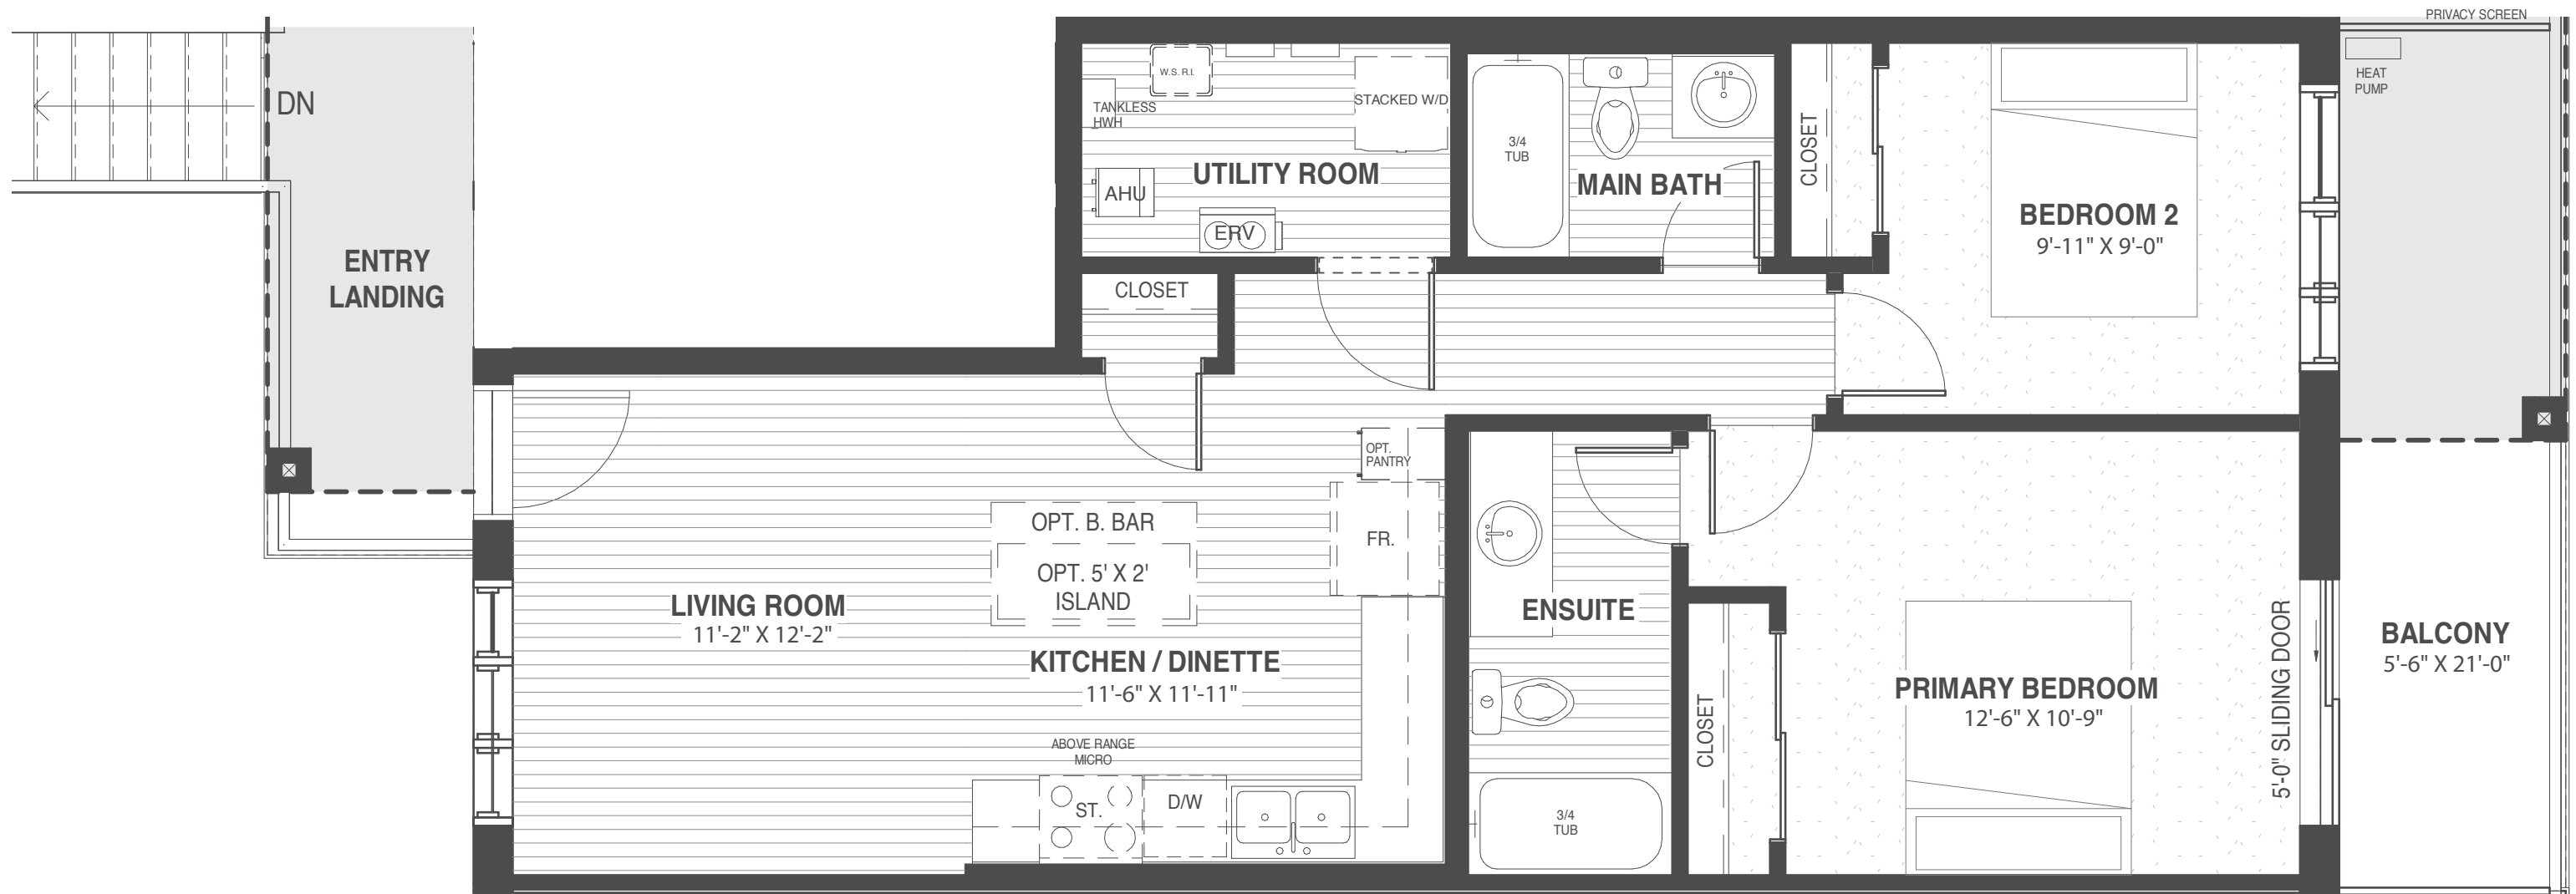

STRASBURG B

EDGEWOOD
Urban Towns

950^{SQ.FT.}
Includes 115 sq.ft.
Exclusive use of balcony

HURONCREEK.COM

STRASBURG B

GROUND FLOOR LEVEL
INTERIOR UNIT

950 SQ.FT.

Includes 115 sq.ft.

Exclusive use of balcony.

Orientation of home may be reversed and purchaser agrees to accept the same. Steps and porches may vary at any exterior entrances due to grading variance. Actual usable floor space may vary from the stated floor area. All renderings are artists conception. Dimensions, specifications and architectural detailing are subject to minor modifications. Final location of sump pump is based on site conditions. Roofline and adjoining model types may vary due to siting. E.& O.E. August, 2024